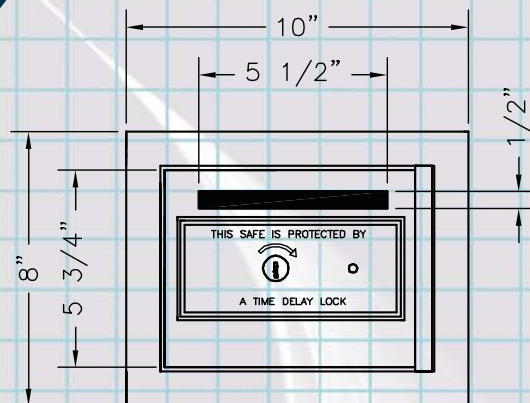

**Burglary Safe
With Time Delay Lock**

PC 413

SPECIFICATIONS:

- ◆ BODY BUILT IN 1/8" THICK SOLID STEEL.
- ◆ DOOR MADE OF 1/4" THICK SOLID STEEL.
- ◆ DEPOSIT OPENING OF 1/2" x 5 1/2" WITH ANTI-FISH DOUBLE PROTECTIVE STEEL BAFFLE.
- ◆ PROTECTIVE STEEL PLATE OVER LATCH.
- ◆ 4 ANCHORING HOLES ON TOP AND BOTTOM PLATE, WITH FIXING BRACKETS & BOLTS.
- ◆ TIME DELAY LOCK WITH MEDECO CYLINDER.
- ◆ FLASH PACK SYSTEM TO ADVISE WHEN DOOR IS READY TO OPEN.
- ◆ HIGH QUALITY PAINT WITH ANTI-RUST TREATMENT.
- ◆ WEIGHT: 28 LBS (12,7 KG)

SECURIFORT

*BURGLARY SAFE
WITH TIME DELAY LOCK*

TOP VIEW

ELEVATION

VERTICAL SECTION

DETAIL OF
DOUBLE PROTECTION
STEEL BAFFLE.

PC 413

www.securifort.com