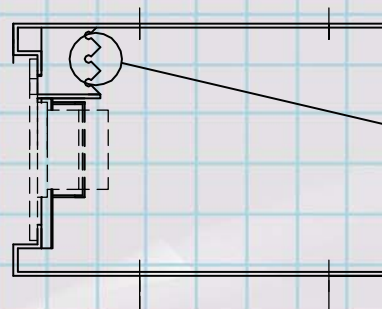

**Burglary Safe
With Time Delay Lock**

PC 413

SPECIFICATIONS:

- ◆ BODY BUILT IN 1/8" THICK SOLID STEEL.
- ◆ DOOR MADE OF 1/4" THICK SOLID STEEL.
- ◆ DEPOSIT OPENING OF 1/2" x 5 1/2" WITH ANTI-FISH DOUBLE PROTECTIVE STEEL BAFFLE.
- ◆ PROTECTIVE STEEL PLATE OVER LATCH.
- ◆ 4 ANCHORING HOLES ON TOP AND BOTTOM PLATE, WITH FIXING BRACKETS & BOLTS.
- ◆ TIME DELAY LOCK WITH MEDECO CYLINDER.
- ◆ FLASH PACK SYSTEM TO ADVISE WHEN DOOR IS READY TO OPEN.
- ◆ HIGH QUALITY PAINT WITH ANTI-RUST TREATMENT.
- ◆ WEIGHT: 28 LBS (12,7 KG)

SECURIFORT

*BURGLARY SAFE
WITH TIME DELAY LOCK*

TOP VIEW

ELEVATION

VERTICAL SECTION

DETAIL OF
DOUBLE PROTECTION
STEEL BAFFLE.

PC 413

www.securifort.com