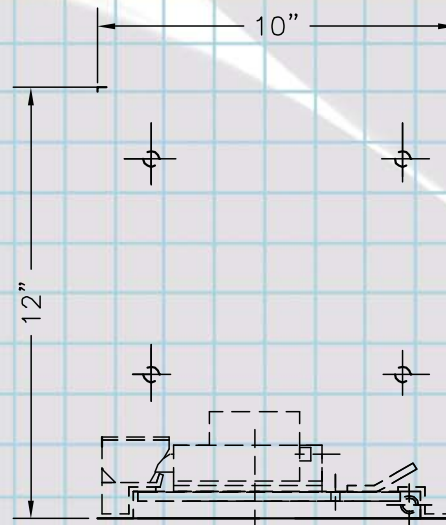

**Burglary Safe
With Time Delay Lock**

PC 413

SPECIFICATIONS:

- ◆ BODY BUILT IN 1/8" THICK SOLID STEEL.
- ◆ DOOR MADE OF 1/4" THICK SOLID STEEL.
- ◆ DEPOSIT OPENING OF 1/2" x 5 1/2" WITH ANTI-FISH DOUBLE PROTECTIVE STEEL BAFFLE.
- ◆ PROTECTIVE STEEL PLATE OVER LATCH.
- ◆ 4 ANCHORING HOLES ON TOP AND BOTTOM PLATE, WITH FIXING BRACKETS & BOLTS.
- ◆ TIME DELAY LOCK WITH MEDECO CYLINDER.
- ◆ FLASH PACK SYSTEM TO ADVISE WHEN DOOR IS READY TO OPEN.
- ◆ HIGH QUALITY PAINT WITH ANTI-RUST TREATMENT.
- ◆ WEIGHT: 28 LBS (12,7 KG)

SECURIFORT

*BURGLARY SAFE
WITH TIME DELAY LOCK*

TOP VIEW

ELEVATION

VERTICAL SECTION

DETAIL OF
DOUBLE PROTECTION
STEEL BAFFLE.

PC 413

www.securifort.com