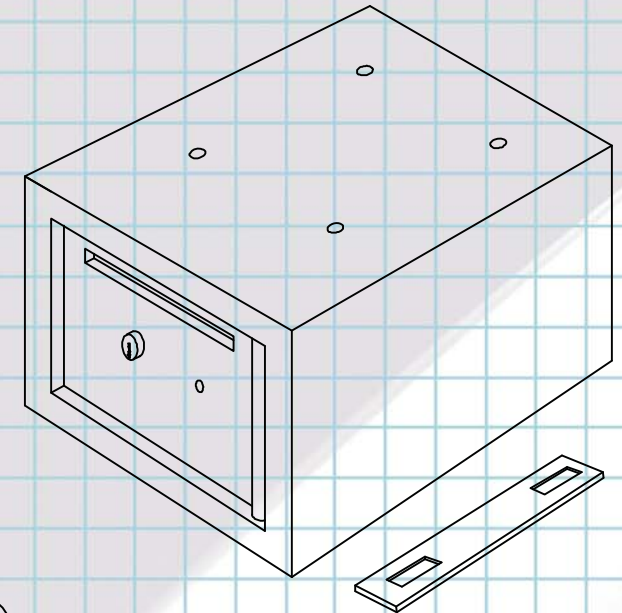

**Burglary Safe
With Time Delay Lock**

PC 413

SPECIFICATIONS:

- ◆ BODY BUILT IN 1/8" THICK SOLID STEEL.
- ◆ DOOR MADE OF 1/4" THICK SOLID STEEL.
- ◆ DEPOSIT OPENING OF 1/2" x 5 1/2" WITH ANTI-FISH DOUBLE PROTECTIVE STEEL BAFFLE.
- ◆ PROTECTIVE STEEL PLATE OVER LATCH.
- ◆ 4 ANCHORING HOLES ON TOP AND BOTTOM PLATE, WITH FIXING BRACKETS & BOLTS.
- ◆ TIME DELAY LOCK WITH MEDECO CYLINDER.
- ◆ FLASH PACK SYSTEM TO ADVISE WHEN DOOR IS READY TO OPEN.
- ◆ HIGH QUALITY PAINT WITH ANTI-RUST TREATMENT.
- ◆ WEIGHT: 28 LBS (12,7 KG)

SECURIFORT

*BURGLARY SAFE
WITH TIME DELAY LOCK*

TOP VIEW

ELEVATION

VERTICAL SECTION

DETAIL OF
DOUBLE PROTECTION
STEEL BAFFLE.

PC 413

www.securifort.com