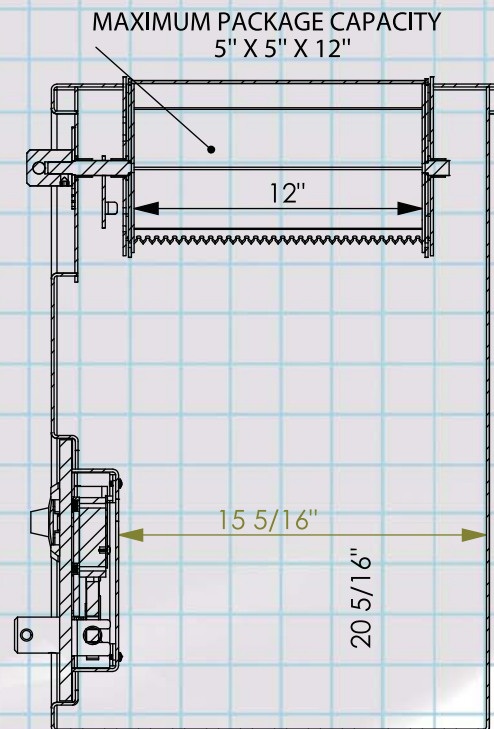

ROT-B271419

www.securifort.com