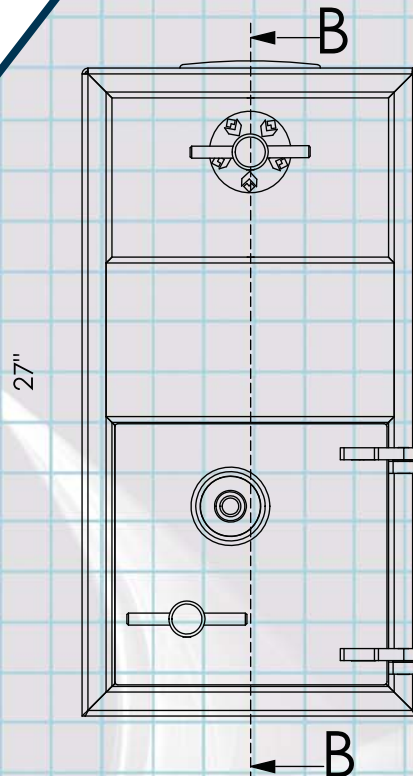

ROT-B271419

www.securifort.com