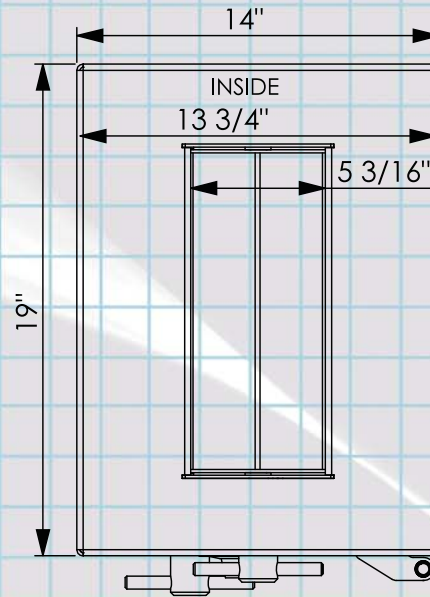

SECURIFORT

- ❖ **Pry resistant**
- ❖ **Extra Deep Formed Body**
- ❖ **Re-locking device with 1/4 inch thick hard plate**
- ❖ **None removable "rotary hopper" against forced attack**
- ❖ **Dual anti-fishing**

**Rotary Depository Safe
"B" Rated**

ROT-B271419

SPECIFICATIONS:

- ◆ BODY BUILT IN 3/16" THICK SOLID STEEL.
- ◆ DOOR MADE OF 1/2" THICK SOLID STEEL.
- ◆ THE MECHANISM IS PROTECTED BY A HARD PLATE 1/4" THICK.
- ◆ THE MECHANISM IS ALSO PROTECTED BY A 3 WHEEL COMBINATION LOCK THAT IS CONNECTED TO RELOCKING DEVICES IN CASE OF FORCED ENTRY ATTEMPT.
- ◆ EACH DOOR IS FITTED WITH A BOLT DETENT.
- ◆ DOOR IS LOCKED BY MASSIVE SLIDING PLATE OF 1/2" X 5".
- ◆ 4 ANCHOR HOLES 5/8" DIA.
- ◆ CUBIC CAPACITY = 4529 CU IN.
- ◆ APPROX WEIGHT: 134 LBS
- ◆ COLOR: DARK GREY.