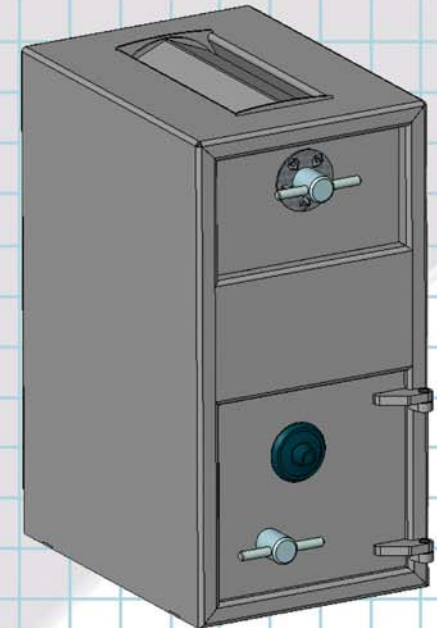

ROT-B271419

www.securifort.com