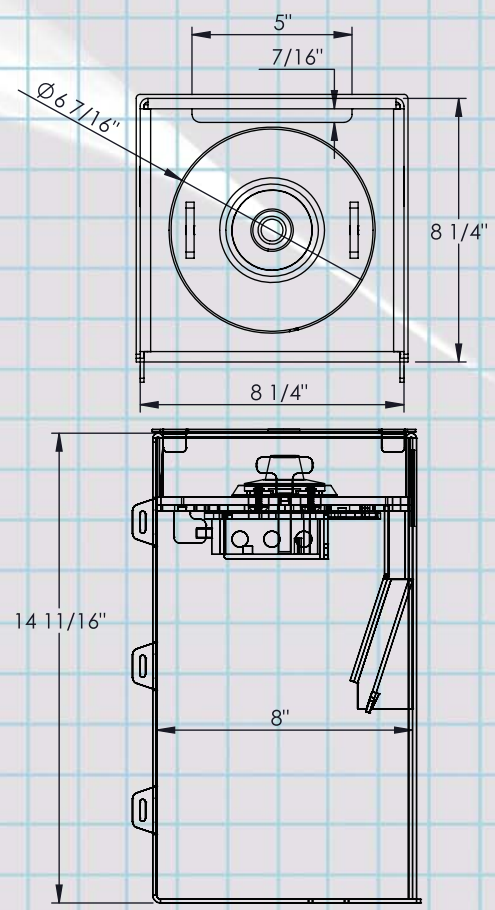

**SECURIFORT**

- ◆ **Maximum security for the affordable price**
- ◆ **C Rated door**
- ◆ **UL listed group II lock**
- ◆ **Anti-fishing deposit slot**

**Floor Safe  
1" steel door**

**FS-C080812-slot**

## SPECIFICATIONS:

- ◆ FRONT FRAME BUILT IN 1/4" THICK SOLID STEEL.
- ◆ DOOR MADE OF 1" THICK SOLID STEEL.
- ◆ THE MECHANISM IS PROTECTED BY A HARD PLATE 1/4" THICK.
- ◆ THE MECHANISM IS ALSO PROTECTE BY A 3 WHEEL COMBINATION LOCK.
- ◆ FLOOR COVER INCLUDED.
- ◆ CUBIC CAPACITY: 640 CU IN.
- ◆ APPROX WEIGHT: 34 LBS.
- ◆ COLOR: CHARCOAL GREY.

# SECURIFORT

*FLOOR SAFE  
1" STEEL DOOR*

**FS-C080812-SLOT**

[www.securifort.com](http://www.securifort.com)