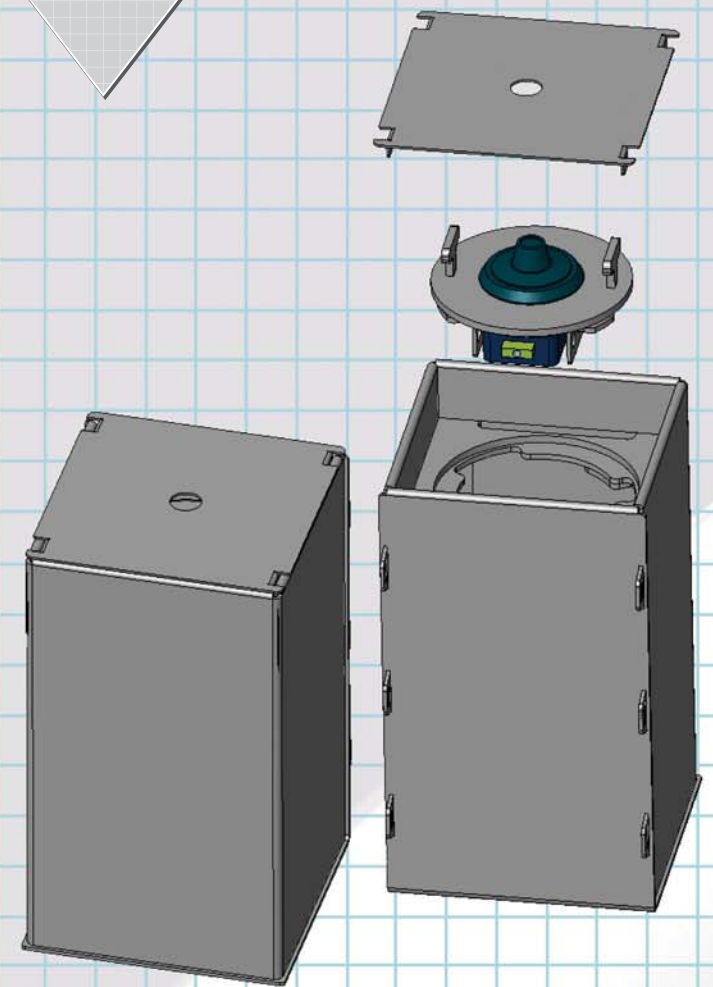

**SECURIFORT**

- ◆ **Maximum security for the affordable price**
- ◆ **C Rated door**
- ◆ **UL listed group II lock**
- ◆ **Anti-fishing deposit slot**

**Floor Safe  
1" steel door**

**FS-C080812-slot**

## SPECIFICATIONS:

- ◆ FRONT FRAME BUILT IN 1/4" THICK SOLID STEEL.
- ◆ DOOR MADE OF 1" THICK SOLID STEEL.
- ◆ THE MECHANISM IS PROTECTED BY A HARD PLATE 1/4" THICK.
- ◆ THE MECHANISM IS ALSO PROTECTE BY A 3 WHEEL COMBINATION LOCK.
- ◆ FLOOR COVER INCLUDED.
- ◆ CUBIC CAPACITY: 640 CU IN.
- ◆ APPROX WEIGHT: 34 LBS.
- ◆ COLOR: CHARCOAL GREY.

# SECURIFORT

*FLOOR SAFE  
1" STEEL DOOR*

**FS-C080812-SLOT**

[www.securifort.com](http://www.securifort.com)