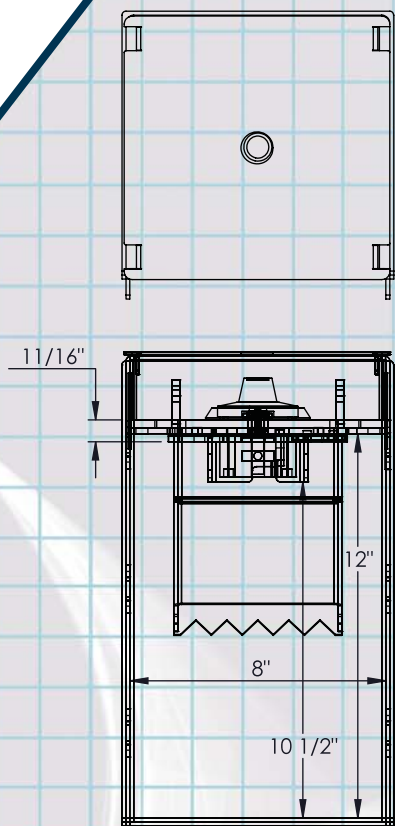

**SECURIFORT**

- ◆ **Maximum security for the affordable price**
- ◆ **C Rated door**
- ◆ **UL listed group II lock**
- ◆ **Anti-fishing deposit slot**

**Floor Safe  
1" steel door**

**FS-C080812-slot**

## SPECIFICATIONS:

- ◆ FRONT FRAME BUILT IN 1/4" THICK SOLID STEEL.
- ◆ DOOR MADE OF 1" THICK SOLID STEEL.
- ◆ THE MECHANISM IS PROTECTED BY A HARD PLATE 1/4" THICK.
- ◆ THE MECHANISM IS ALSO PROTECTE BY A 3 WHEEL COMBINATION LOCK.
- ◆ FLOOR COVER INCLUDED.
- ◆ CUBIC CAPACITY: 640 CU IN.
- ◆ APPROX WEIGHT: 34 LBS.
- ◆ COLOR: CHARCOAL GREY.