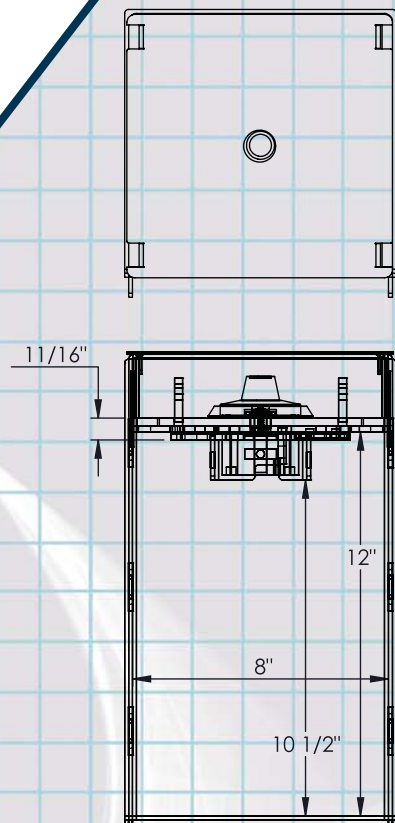

SECURIFORT

- ❖ **Maximum security at an affordable price**
- ❖ **C Rated door**
- ❖ **UL listed group II lock**

**Floor Safe
1" steel door**

FS-C080812

SPECIFICATIONS:

- ◆ FRONT FRAME BUILT IN 1/4" THICK SOLID STEEL.
- ◆ DOOR MADE OF 1" THICK SOLID STEEL.
- ◆ THE MECHANISM IS PROTECTED BY A HARD PLATE 1/4" THICK.
- ◆ THE MECHANISM IS ALSO PROTECTED BY A 3 WHEEL COMBINATION LOCK.
- ◆ FLOOR COVER INCLUDED.
- ◆ CUBIC CAPACITY: 640 CU IN.
- ◆ APPROX WEIGHT: 34 LBS.
- ◆ COLOR: CHARCOAL GREY.

*FLOOR SAFE
1" STEEL DOOR*

SECURIFORT

FS-C080812

www.securifort.com