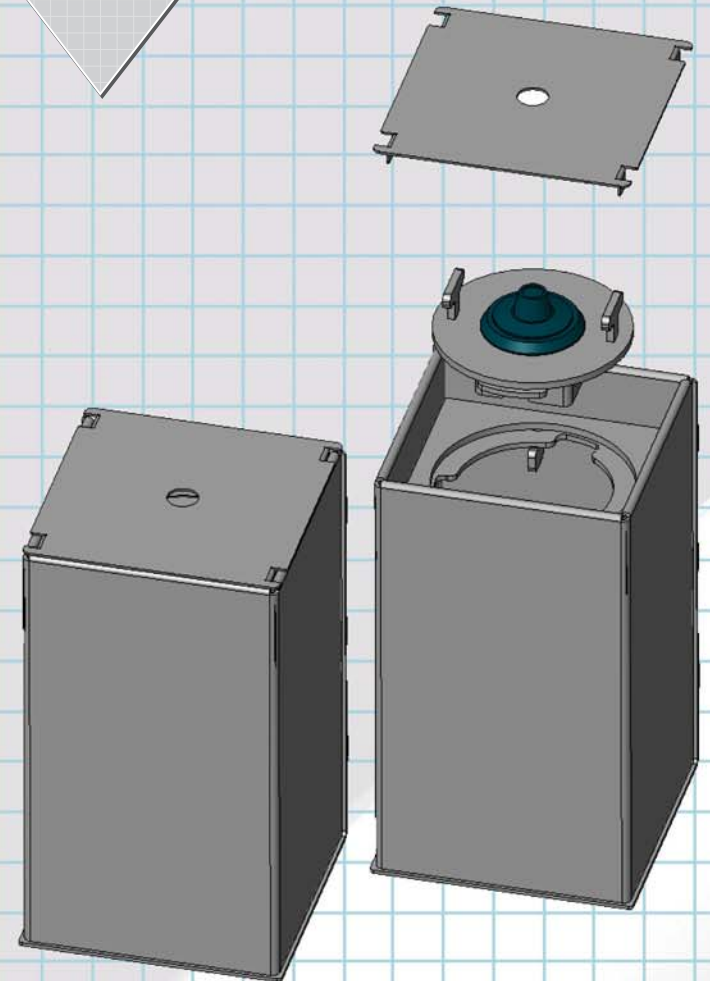

SECURIFORT

- ❖ **Maximum security at an affordable price**
- ❖ **C Rated door**
- ❖ **UL listed group II lock**

**Floor Safe
1" steel door**

FS-C080812

SPECIFICATIONS:

- ◆ FRONT FRAME BUILT IN 1/4" THICK SOLID STEEL.
- ◆ DOOR MADE OF 1" THICK SOLID STEEL.
- ◆ THE MECHANISM IS PROTECTED BY A HARD PLATE 1/4" THICK.
- ◆ THE MECHANISM IS ALSO PROTECTED BY A 3 WHEEL COMBINATION LOCK.
- ◆ FLOOR COVER INCLUDED.
- ◆ CUBIC CAPACITY: 640 CU IN.
- ◆ APPROX WEIGHT: 34 LBS.
- ◆ COLOR: CHARCOAL GREY.

*FLOOR SAFE
1" STEEL DOOR*

SECURIFORT

FS-C080812

www.securifort.com