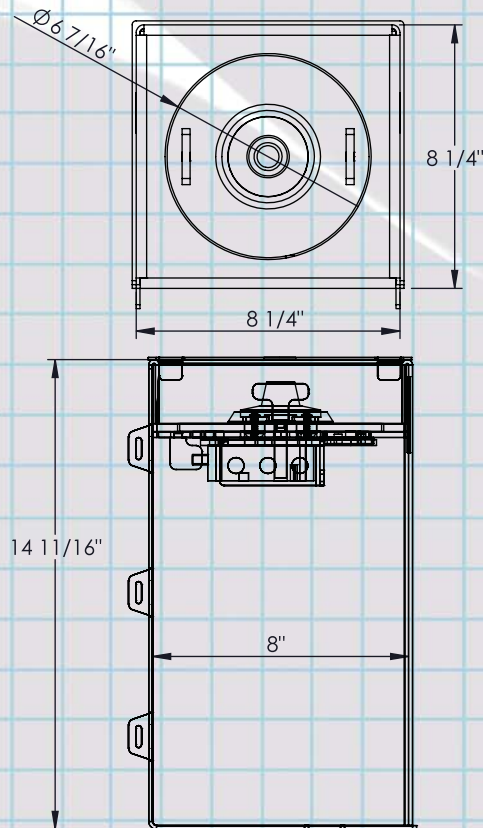

SECURIFORT

- ❖ **Maximum security at an affordable price**
- ❖ **C Rated door**
- ❖ **UL listed group II lock**

**Floor Safe
1" steel door**

FS-C080812

SPECIFICATIONS:

- ◆ FRONT FRAME BUILT IN 1/4" THICK SOLID STEEL.
- ◆ DOOR MADE OF 1" THICK SOLID STEEL.
- ◆ THE MECHANISM IS PROTECTED BY A HARD PLATE 1/4" THICK.
- ◆ THE MECHANISM IS ALSO PROTECTED BY A 3 WHEEL COMBINATION LOCK.
- ◆ FLOOR COVER INCLUDED.
- ◆ CUBIC CAPACITY: 640 CU IN.
- ◆ APPROX WEIGHT: 34 LBS.
- ◆ COLOR: CHARCOAL GREY.

*FLOOR SAFE
1" STEEL DOOR*

SECURIFORT

FS-C080812

www.securifort.com