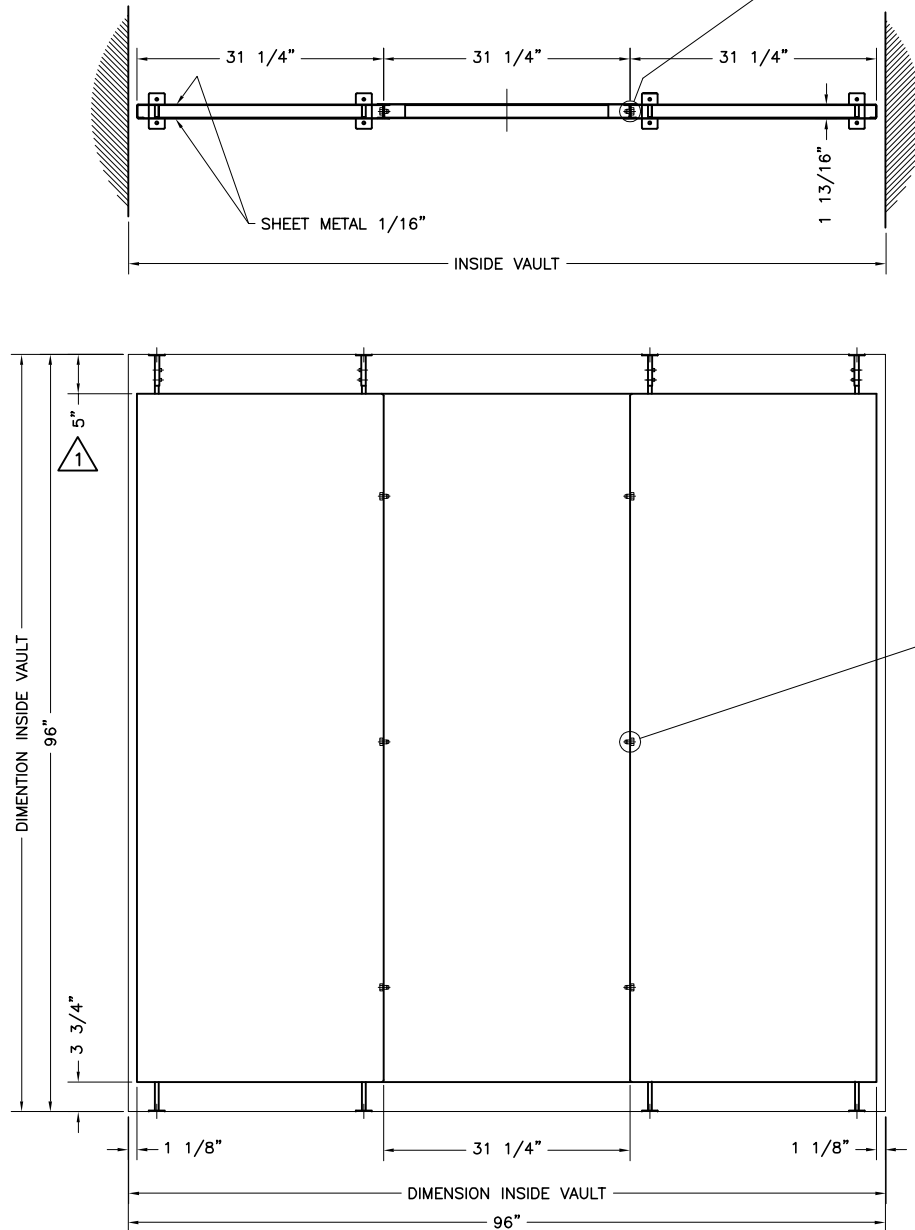

1	25 05 09	5" was 8" clear space on top.	RM
NO	DATE	REVISION	BY

SECURIFORT
INC

VAULT PARTITION WITHOUT DOOR

DRAWING NO	DRAWN BY	DATE
	JM	11 01 07
ITEM NO		
VP-E-096096A-DXX		

WEIGHT: 450 LBS

WEIGHT: 475 LBS

**STEEL VAULT
PARTITION WITH
ACRYLIC DAY GATE**

DRAWING NO	DRAWN BY	DATE
PB691	RM	02 09 08
DRAWING NO		
VP-B-096118-ZRO-01		

WEIGHT: 450 LBS

VAULT PARTITION WITH STEEL DOOR

DRAWING NO	DRAWN BY	DATE		
PB697	JM	30	08	07
VP-A-096096-ZRI				