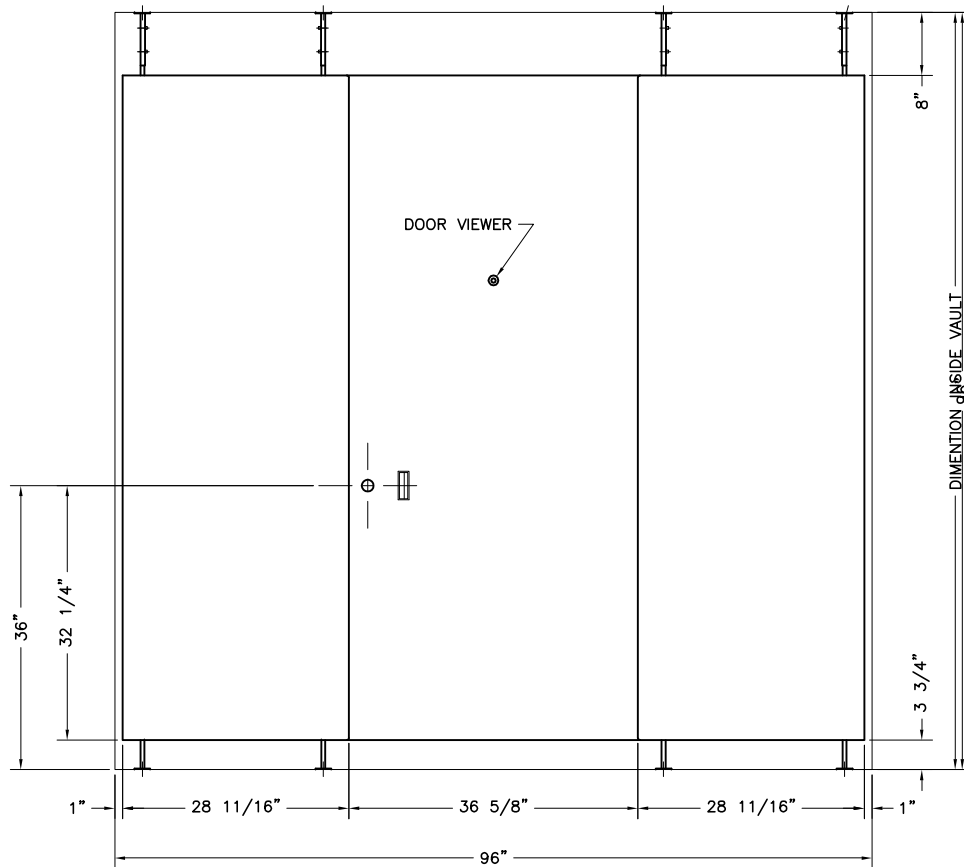

1	25 05 09	5" was 8" clear space on top.	RM
NO	DATE	REVISION	BY

SECURIFORT
INC

VAULT PARTITION WITHOUT DOOR

DRAWING NO	DRAWN BY	DATE
	JM	11 01 07
ITEM NO		
VP-E-096096A-DXX		

WEIGHT: 450 LBS

WEIGHT: 475 LBS

**STEEL VAULT
PARTITION WITH
ACRYLIC DAY GATE**

DRAWING NO	DRAWN BY	DATE
PB691	RM	02 09 08
DRAWING NO		
VP-B-096118-ZRO-01		

WEIGHT: 450 LBS

VAULT PARTITION WITH STEEL DOOR

DRAWING NO	DRAWN BY	DATE		
PB697	JM	30	08	07
VP-A-096096-ZRI				