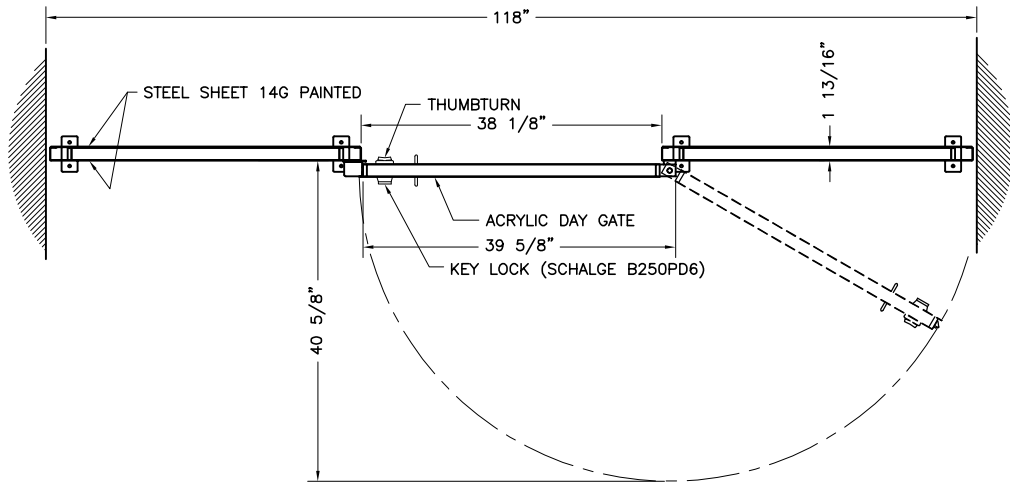

1	25 05 09	5" was 8" clear space on top.	RM
NO	DATE	REVISION	BY

SECURIFORT
INC

VAULT PARTITION WITHOUT DOOR

DRAWING NO	DRAWN BY	DATE
	JM	11 01 07
ITEM NO		
VP-E-096096A-DXX		

WEIGHT: 450 LBS

WEIGHT: 475 LBS

**STEEL VAULT
PARTITION WITH
ACRYLIC DAY GATE**

DRAWING NO	DRAWN BY	DATE
PB691	RM	02 09 08
DRAWING NO		
VP-B-096118-ZRO-01		

WEIGHT: 450 LBS

VAULT PARTITION WITH STEEL DOOR

DRAWING NO	DRAWN BY	DATE		
PB697	JM	30	08	07
VP-A-096096-ZRI				