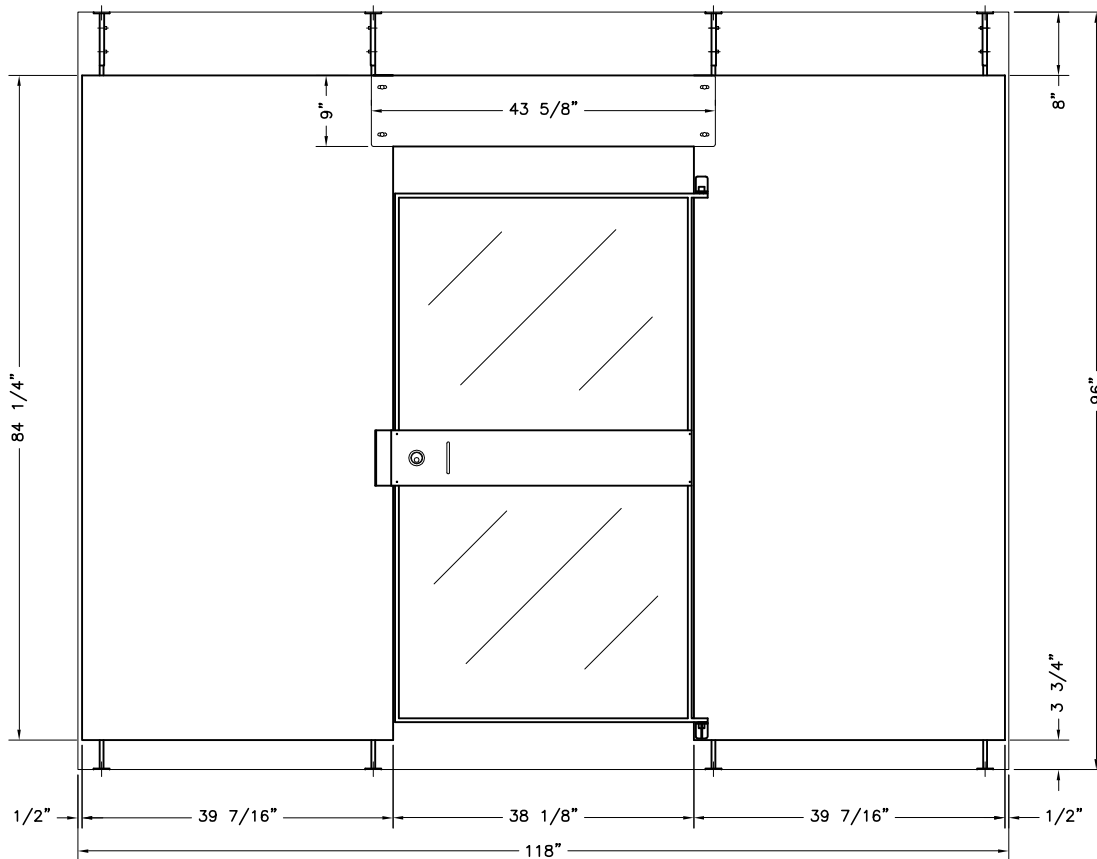

1	25 05 09	5" was 8" clear space on top.	RM
NO	DATE	REVISION	BY

SECURIFORT
INC

VAULT PARTITION WITHOUT DOOR

DRAWING NO	DRAWN BY	DATE
	JM	11 01 07
ITEM NO		
VP-E-096096A-DXX		

WEIGHT: 450 LBS

WEIGHT: 475 LBS

**STEEL VAULT
PARTITION WITH
ACRYLIC DAY GATE**

DRAWING NO	DRAWN BY	DATE
PB691	RM	02 09 08
DRAWING NO		
VP-B-096118-ZRO-01		

WEIGHT: 450 LBS

VAULT PARTITION WITH STEEL DOOR

DRAWING NO	DRAWN BY	DATE		
PB697	JM	30	08	07
VP-A-096096-ZRI				