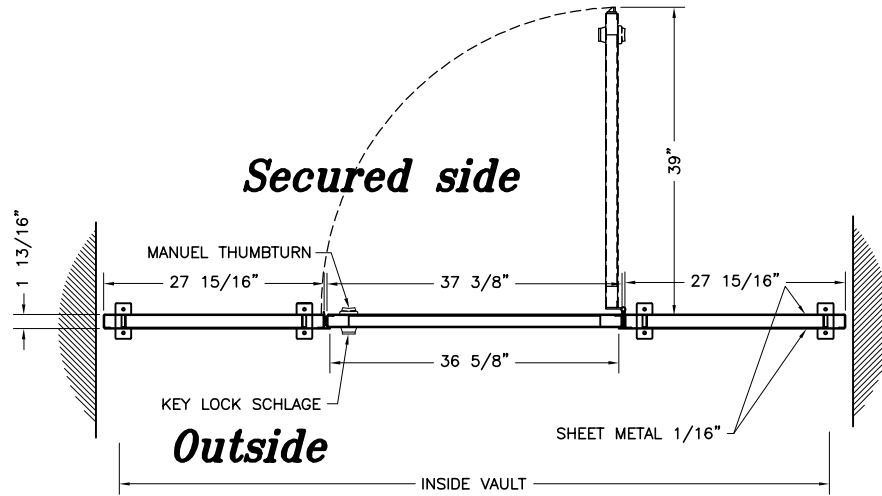

1	25 05 09	5" was 8" clear space on top.	RM
NO	DATE	REVISION	BY

SECURIFORT
INC

VAULT PARTITION WITHOUT DOOR

DRAWING NO	DRAWN BY	DATE
	JM	11 01 07
ITEM NO		
VP-E-096096A-DXX		

WEIGHT: 450 LBS

WEIGHT: 475 LBS

**STEEL VAULT
PARTITION WITH
ACRYLIC DAY GATE**

DRAWING NO	DRAWN BY	DATE
PB691	RM	02 09 08
DRAWING NO		
VP-B-096118-ZRO-01		

WEIGHT: 450 LBS

VAULT PARTITION WITH STEEL DOOR

DRAWING NO	DRAWN BY	DATE		
PB697	JM	30	08	07
VP-A-096096-ZRI				